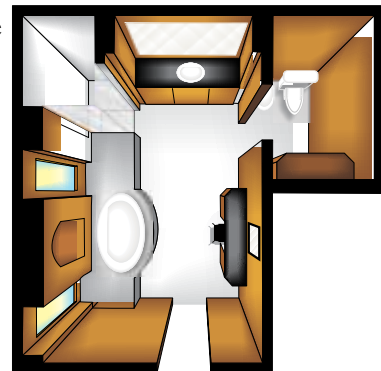

PHOTOGRAPHER: RYAN GOBUTY ASSOC. AIA, LEED AP

Bel Air Bath

HOME TO AN accomplished bachelor, this Bel Air, California, residence includes all the luxuries and amenities a single male could want, with the exception of the master suite. The original bath, with its poor design and much wasted space, was in desperate need of a makeover. To recreate the array and incorporate separate his and hers bathrooms and wardrobes, the homeowner called on Peter Sjöström of Peter Sjöström AIA Architecture & Design.

Sjöström reconfigured the original floor plan by incorporating a seldom-used gym adjacent to the master suite. The addition of this square footage allowed the architect to fashion separate his and hers spaces. Within her bathroom, Sjöström incorporated large, single-piece slabs of statuary marble to the floors, wainscoting, and shower. The marble lends the room a feminine aesthetic, while Venetian plaster on the walls and ceiling furthers the rich ambiance of the space.

Custom cabinetry and top-of-the-line Kohler fixtures imbue the room with a sense of luxury. In his bathroom, Azul Bahia granite evokes a masculine impression, and a steam shower provides him with a private place to unwind. *Learn more about this designer at www.petersjostrom.com.* «